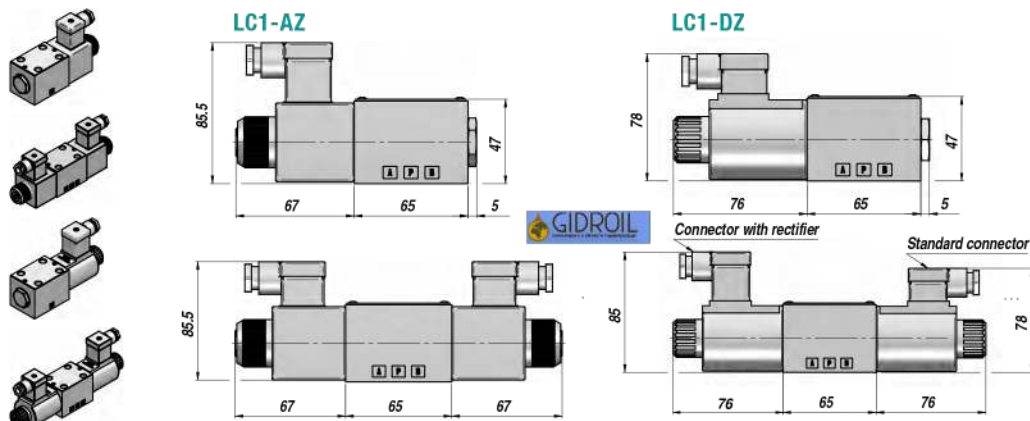

LC1

Codice Code Bestell-Nr.	Tipo Type Typ	Tensione Voltage Spannung	Simbolo Idraulico Hydraulic Symbol Hydrauliksymbol	Q MAX l/min	P MAX bar	kg
EL10A02002450	LC1-A201 AZ	24/50VAC		60	250	1,66
EL10A02011050	LC1-A201 AZ	110/50VAC		"	"	1,66
EL10A02022050	LC1-A201 AZ	220/50VAC		70	310	1,82
EL10A02012VDC	LC1-A201 DZ	12VDC		"	"	1,82
EL10A02024VDC	LC1-A201 DZ	24VDC		60	250	1,66
EL10B02002450	LC1-B201 AZ	24/50VAC		"	"	1,66
EL10B02011050	LC1-B201 AZ	110/50VAC		70	310	1,82
EL10B02022050	LC1-B201 AZ	220/50VAC		"	"	1,66
EL10B02012VDC	LC1-B201 DZ	12VDC		60	250	1,66
EL10B02024VDC	LC1-B201 DZ	24VDC		"	"	1,66
EL10C02002450	LC1-C201 AZ	24/50VAC		70	310	1,82
EL10C02011050	LC1-C201 AZ	110/50VAC		"	"	1,82
EL10C02022050	LC1-C201 AZ	220/50VAC		60	250	1,66
EL10C02012VDC	LC1-C201 DZ	12VDC		"	"	1,66
EL10C02024VDC	LC1-C201 DZ	24VDC		70	310	1,82
EL10E02002450	LC1-E201 AZ	24/50VAC		"	"	1,82
EL10E02011050	LC1-E201 AZ	110/50VAC		60	250	1,66
EL10E02022050	LC1-E201 AZ	220/50VAC		"	"	1,66
EL10E02012VDC	LC1-E201 DZ	12VDC		70	310	1,82
EL10E02024VDC	LC1-E201 DZ	24VDC		"	"	1,82
EL10A11S02450	LC1-A301 AZ	24/50VAC		60	250	1,25
EL10A11S11050	LC1-A301 AZ	110/50VAC		"	"	1,25
EL10A11S22050	LC1-A301 AZ	220/50VAC		70	310	1,33
EL10A11S12VDC	LC1-A301 DZ	12VDC		"	"	1,33
EL10A11S24VDC	LC1-A301 DZ	24VDC		60	250	1,25
EL10A11C02450	LC1-Y301 AZ	24/50VAC		"	"	1,25
EL10A11C11050	LC1-Y301 AZ	110/50VAC		70	310	1,33
EL10A11C22050	LC1-Y301 AZ	220/50VAC		"	"	1,33
EL10A11C12VDC	LC1-Y301 DZ	12VDC		60	250	1,25
EL10A11C24VDC	LC1-Y301 DZ	24VDC		"	"	1,25
EL10B11C02450	LC1-B301 AZ	24/50VAC		70	310	1,33
EL10B11C11050	LC1-B301 AZ	110/50VAC		"	"	1,33
EL10B11C22050	LC1-B301 AZ	220/50VAC		60	250	1,25
EL10B11C12VDC	LC1-B301 DZ	12VDC		"	"	1,25
EL10B11C24VDC	LC1-B301 DZ	24VDC		70	310	1,33
EL10C11A02450	LC1-C301 AZ	24/50VAC		"	"	1,33
EL10C11A11050	LC1-C301 AZ	110/50VAC		60	250	1,25
EL10C11A22050	LC1-C301 AZ	220/50VAC		"	"	1,25
EL10C11A12VDC	LC1-C301 DZ	12VDC		70	310	1,33
EL10C11A24VDC	LC1-C301 DZ	24VDC		"	"	1,33