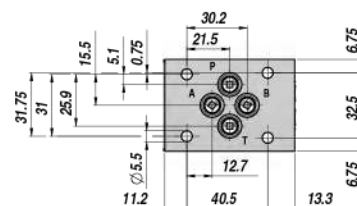

LC1

Codice Code Bestell-Nr.	Tipo Type Typ	Tensione Voltage Spannung	Simbolo Idraulico Hydraulic Symbol Hydrauliksymbol	Q MAX l/min	P MAX bar	kg
EL10A02002450	LC1-A201 AZ	24/50VAC		60	250	1,66
EL10A02011050	LC1-A201 AZ	110/50VAC		"	"	1,66
EL10A02022050	LC1-A201 AZ	220/50VAC		70	310	1,82
EL10A02012VDC	LC1-A201 DZ	12VDC		"	"	1,82
EL10A02024VDC	LC1-A201 DZ	24VDC		60	250	1,66
EL10B02002450	LC1-B201 AZ	24/50VAC		"	"	1,66
EL10B02011050	LC1-B201 AZ	110/50VAC		70	310	1,82
EL10B02022050	LC1-B201 AZ	220/50VAC		"	"	1,66
EL10B02012VDC	LC1-B201 DZ	12VDC		60	250	1,66
EL10B02024VDC	LC1-B201 DZ	24VDC		"	"	1,66
EL10C02002450	LC1-C201 AZ	24/50VAC		70	310	1,82
EL10C02011050	LC1-C201 AZ	110/50VAC		"	"	1,82
EL10C02022050	LC1-C201 AZ	220/50VAC		60	250	1,66
EL10C02012VDC	LC1-C201 DZ	12VDC		"	"	1,66
EL10C02024VDC	LC1-C201 DZ	24VDC		70	310	1,82
EL10E02002450	LC1-E201 AZ	24/50VAC		"	"	1,82
EL10E02011050	LC1-E201 AZ	110/50VAC		60	250	1,66
EL10E02022050	LC1-E201 AZ	220/50VAC		"	"	1,66
EL10E02012VDC	LC1-E201 DZ	12VDC		70	310	1,82
EL10E02024VDC	LC1-E201 DZ	24VDC		"	"	1,82
EL10A11S02450	LC1-A301 AZ	24/50VAC		60	250	1,25
EL10A11S11050	LC1-A301 AZ	110/50VAC		"	"	1,25
EL10A11S22050	LC1-A301 AZ	220/50VAC		70	310	1,33
EL10A11S12VDC	LC1-A301 DZ	12VDC		"	"	1,33
EL10A11S24VDC	LC1-A301 DZ	24VDC		60	250	1,25
EL10A11C02450	LC1-Y301 AZ	24/50VAC		"	"	1,25
EL10A11C11050	LC1-Y301 AZ	110/50VAC		70	310	1,33
EL10A11C22050	LC1-Y301 AZ	220/50VAC		"	"	1,33
EL10A11C12VDC	LC1-Y301 DZ	12VDC		60	250	1,25
EL10A11C24VDC	LC1-Y301 DZ	24VDC		"	"	1,25
EL10B11C02450	LC1-B301 AZ	24/50VAC		70	310	1,33
EL10B11C11050	LC1-B301 AZ	110/50VAC		"	"	1,33
EL10B11C22050	LC1-B301 AZ	220/50VAC		60	250	1,25
EL10B11C12VDC	LC1-B301 DZ	12VDC		"	"	1,25
EL10B11C24VDC	LC1-B301 DZ	24VDC		70	310	1,33
EL10C11A02450	LC1-C301 AZ	24/50VAC		"	"	1,33
EL10C11A11050	LC1-C301 AZ	110/50VAC		60	250	1,25
EL10C11A22050	LC1-C301 AZ	220/50VAC		"	"	1,25
EL10C11A12VDC	LC1-C301 DZ	12VDC		70	310	1,33
EL10C11A24VDC	LC1-C301 DZ	24VDC		"	"	1,33